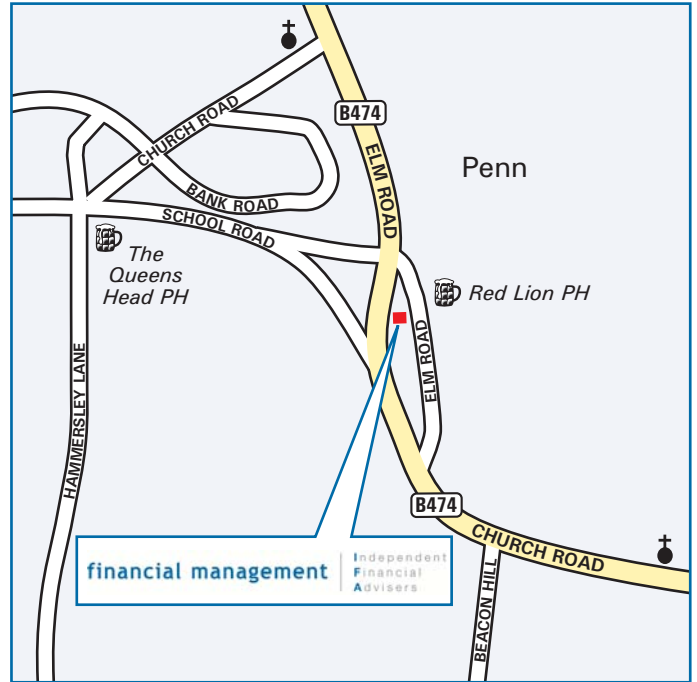

Travel Information

From the M40
 Leave the M40 at junction 2 (signed Beaconsfield, Amersham, Slough & A355).
 Join the A355 towards Beaconsfield.
 At the next roundabout take the first exit, joining the A40. At the next roundabout continue straight ahead remaining on the A40.
 Take the third exit at the next roundabout onto Aylesbury End (B474).
 Continue into Beaconsfield, over the railway bridge and at the next roundabout (with the superstores on the right), continue straight ahead onto Penn Road.
 Continue for approx. 3 miles into Penn.
 you will find us situated on the right hand side.

From the M25
 Leave the M25 at junction 16 (signed B'ham, Oxford, Uxbridge, London (W) & M40).
 Join the M40 following signs for B'ham & Oxford.
 Follow directions above 'From the M40'.

Car Parking
 Car Parking is available on-site.

By Train
 Beaconsfield is the nearest mainline railway station, which is a 5 minute taxi ride to our office. For train times call 08457 484950.

Financial Management
 Penn Barn, By the Pond, Elm Road, Penn
 Buckinghamshire HP10 8LB
 Tel: 01494 817151